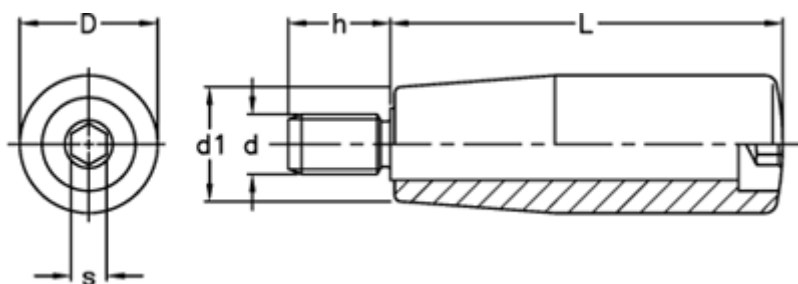

Data Sheet

Article number: 2304022411
Description: E+G Revolving handle
I.281/50+x-M8

Measures

D = 21
d1 = 17
d 6g = M8
h = 15
L = 50
s = 5